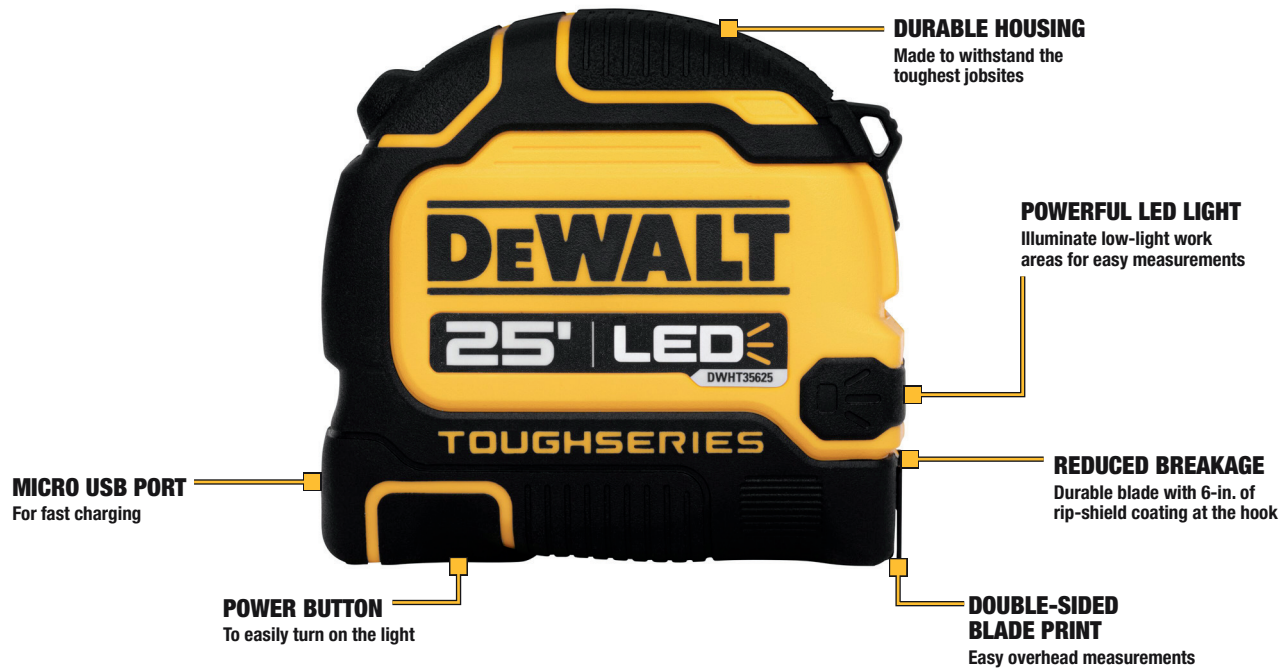

**DEWALT®**

**POWERFUL  
BUILT-IN LED**

**DWHT35625S**  
**DEWALT TOUGHSERIES™ LIGHTED TAPE MEASURE**

NEVER BACK DOWN™ from a tough job and get top-of-the-line innovation with the DEWALT® TOUGHSERIES™ LED Tape Measure.

**TOUGHSERIES™**

**GUARANTEED TOUGH.®**

**DWHT35625S**

# DEWALT TOUGHSERIES™ LIGHTED TAPE MEASURE

## TOOL WARRANTY

\*Usable after 100 ft. drop onto packed soil

†LED is usable for 3 hours of runtime on a full charge

\*\*17 ft. Max Reach based on maximum extension of an average end user

Copyright © 2022 DEWALT. The following are examples of trademarks for one or more DEWALT power tools and accessories: the yellow and black color scheme; the "D"-shaped air intake grill; the array of pyramids on the handgrip; the kit box configuration; and the array of lozenge-shaped humps on the surface of the tool.